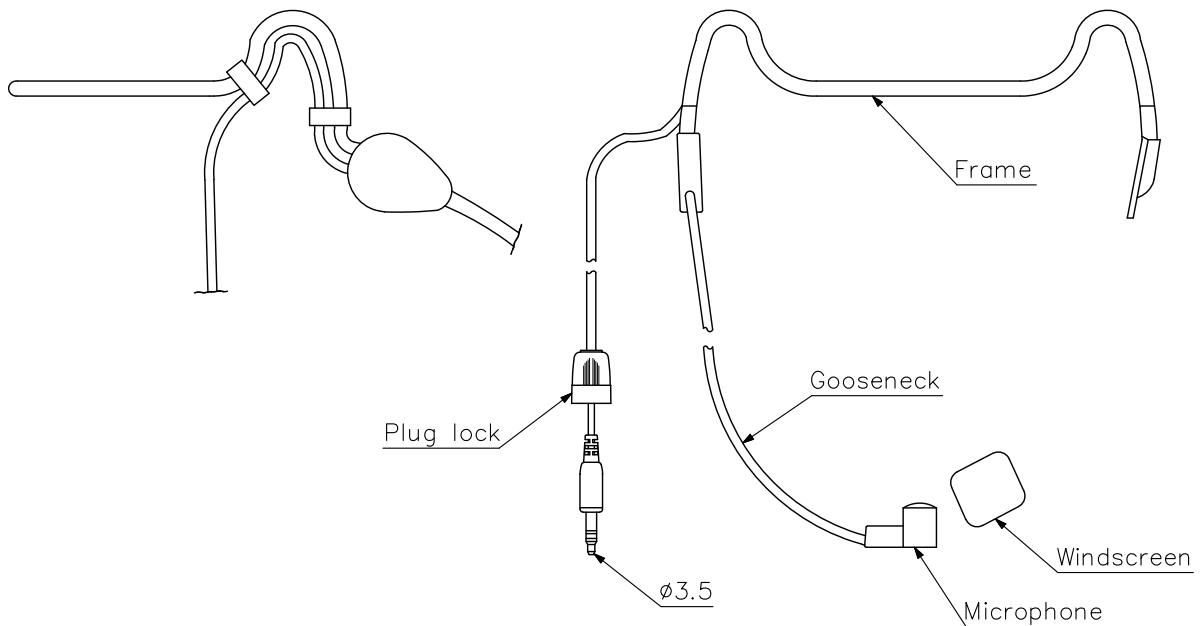

## DESCRIPTION

The WH-4000H is headset microphone of a cardioid pick-up pattern, featuring a lightweight design. Besides, the WH-4000H is equipped with an adjustable band to fix the headset on your head.

## SPECIFICATIONS

Type	Electret condenser type
Directivity	Unidirectional
Sensitivity	-66 dB $\pm$ 3 dB (0 dB = 1 V/0.1 Pa, 1 kHz)
Maximum Input Level	120 dB SPL
Cord Length	1.3 m
Terminal	$\phi$ 3.5 mm monaural plug
Finish	Frame: Stainless, black (silicon rubber) Gooseneck: Black (shrink tube)
Weight	50 g (cable included)

## APPEARANCE

UNIT:mm SCALE:1/2